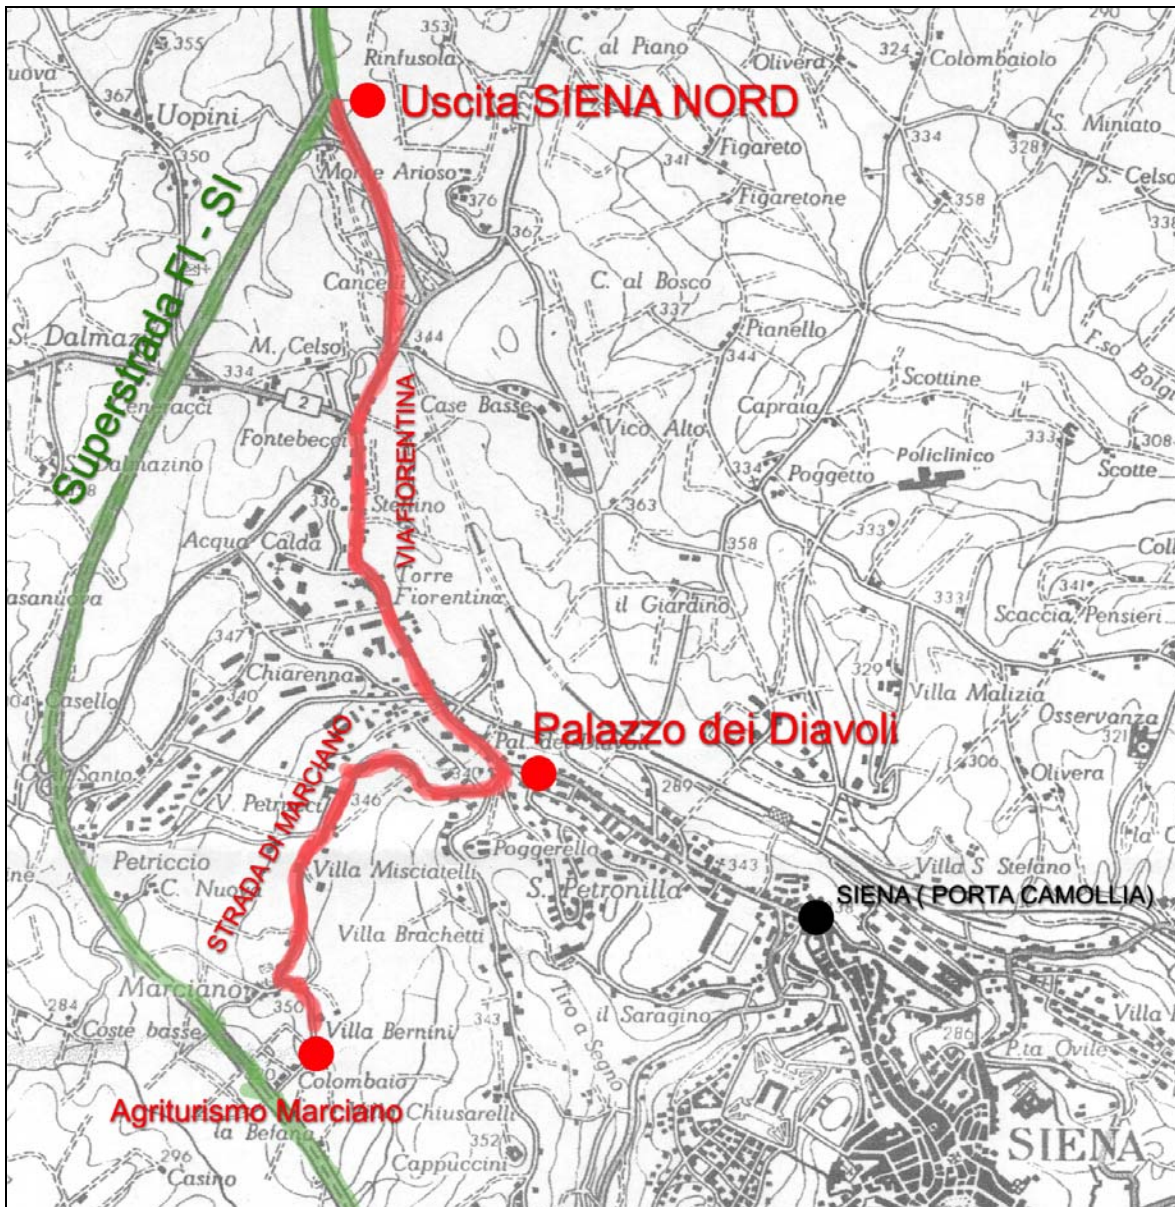

Agriturismo Marciano

How can you reach us...

From Rome:

Arrived to Siena, turn on the motorway (Siena-Firenze), direction Florence, exit Siena Nord.

From Florence:

Direction SIENA (Motorway FIRENZE-SIENA), exit Siena Nord.

When you will reach Siena Nord you will follow the borders for “Centro Città”, and you will reach via Fiorentina. After two traffic lights, 300 meters, you will turn right in direction of “Park Hotel”, on the road for Marciano: after Park Hotel, you will follow your route till you will see on the right the small church. Here you will turn on 3 Strada della Befana and after the age-old cypresses boulevard, you will stop at the first mansion on your left you are finally arrived and you are welcome.